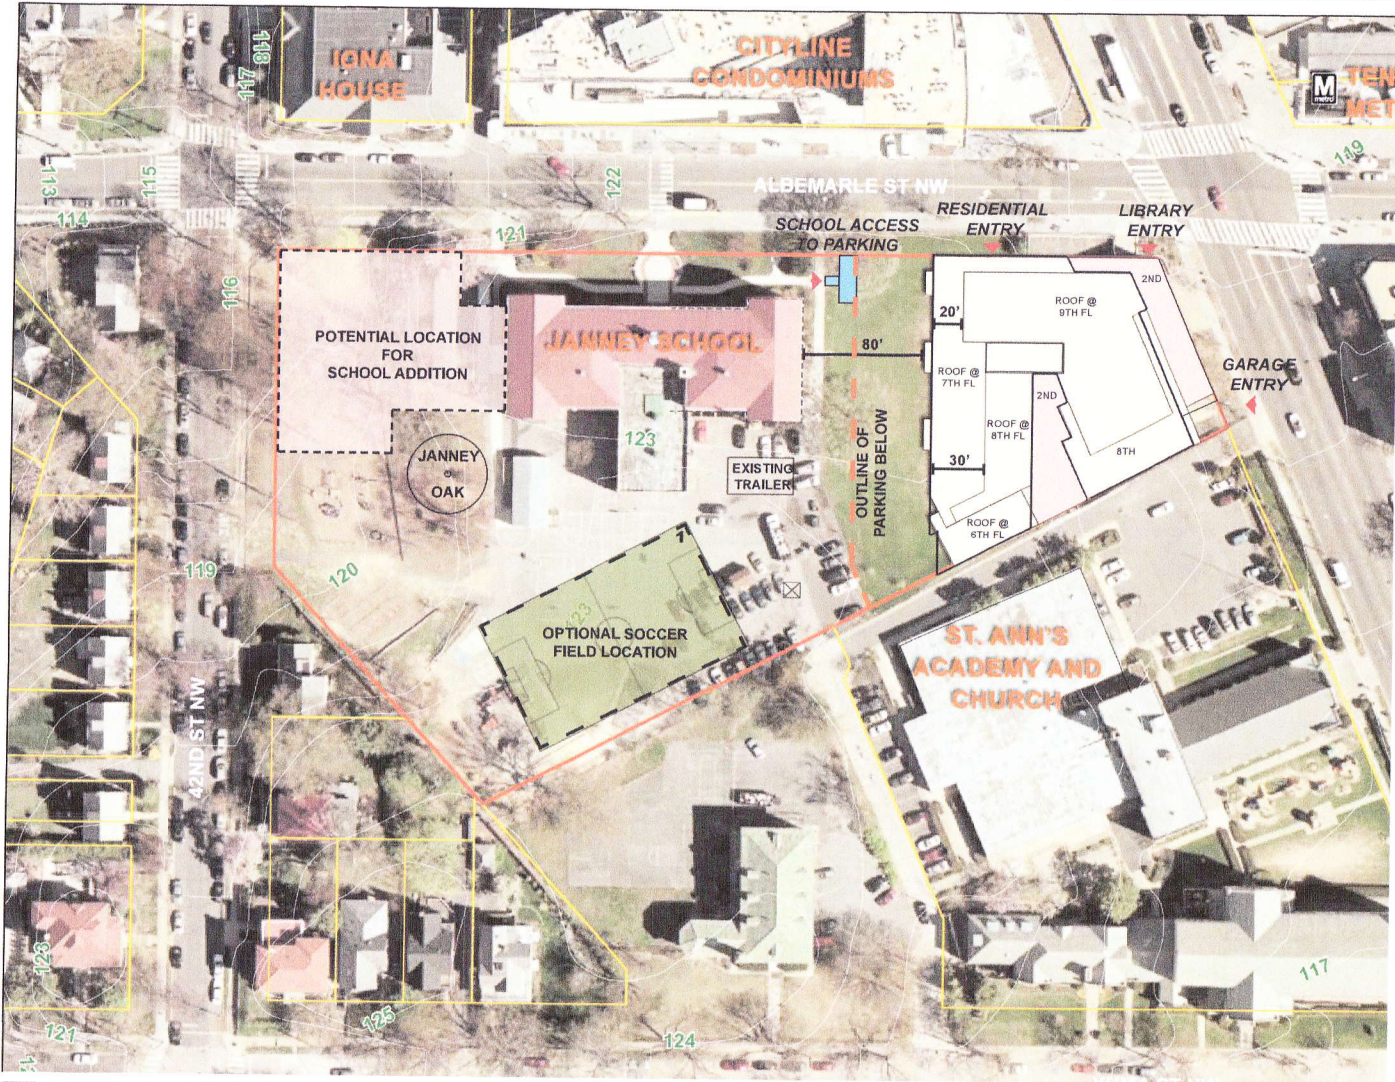

parking entrance
city line

REDEVELOPMENT OF TENLEY-FRIENDSHIP LIBRARY / JANNEY SCHOOL SITE

PROPOSED CONCEPTUAL SITE PLAN

1

October 17, 2008

REDEVELOPMENT OF TENLEY-FRIENDSHIP LIBRARY / JANNEY SCHOOL SITE

PROPOSED CONCEPTUAL SITE PLAN

1

November 4, 2008

**DORSKY
HODGSON
PARRISH
YUE**

ARCHITECTS

PROPOSED CONCEPTUAL SITE PLAN
REDEVELOPMENT OF TENLEY-FRIENDSHIP LIBRARY / JANNEY SCHOOL SITE

1

Washington, DC

1825 K Street NW, Suite 500
Washington, DC 20006