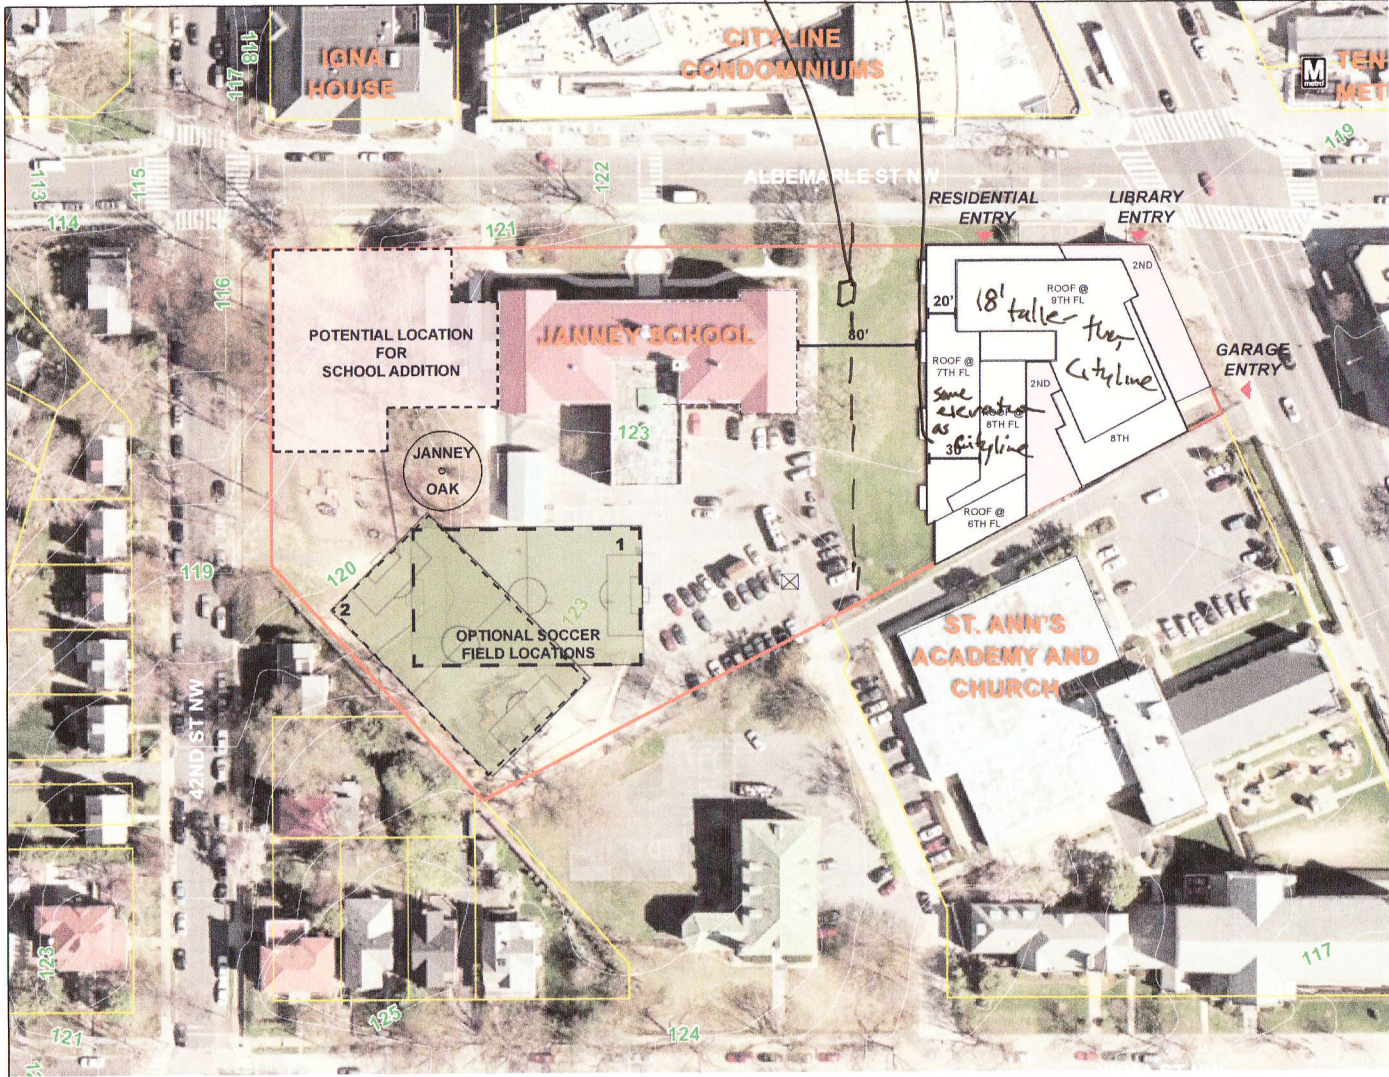

parking entrance
city line

REDEVELOPMENT OF TENLEY-FRIENDSHIP LIBRARY / JANNEY SCHOOL SITE

PROPOSED CONCEPTUAL SITE PLAN

1

October 17, 2008

REDEVELOPMENT OF TENLEY-FRIENDSHIP LIBRARY / JANNEY SCHOOL SITE

PROPOSED CONCEPTUAL SITE PLAN

1

November 4, 2008

**DORSKY
HODGSON
PARRISH
YUE**

ARCHITECTS

PROPOSED CONCEPTUAL SITE PLAN
REDEVELOPMENT OF TENLEY-FRIENDSHIP LIBRARY / JANNEY SCHOOL SITE

1

Washington, DC

1825 K Street NW, Suite 500
Washington, DC 20006