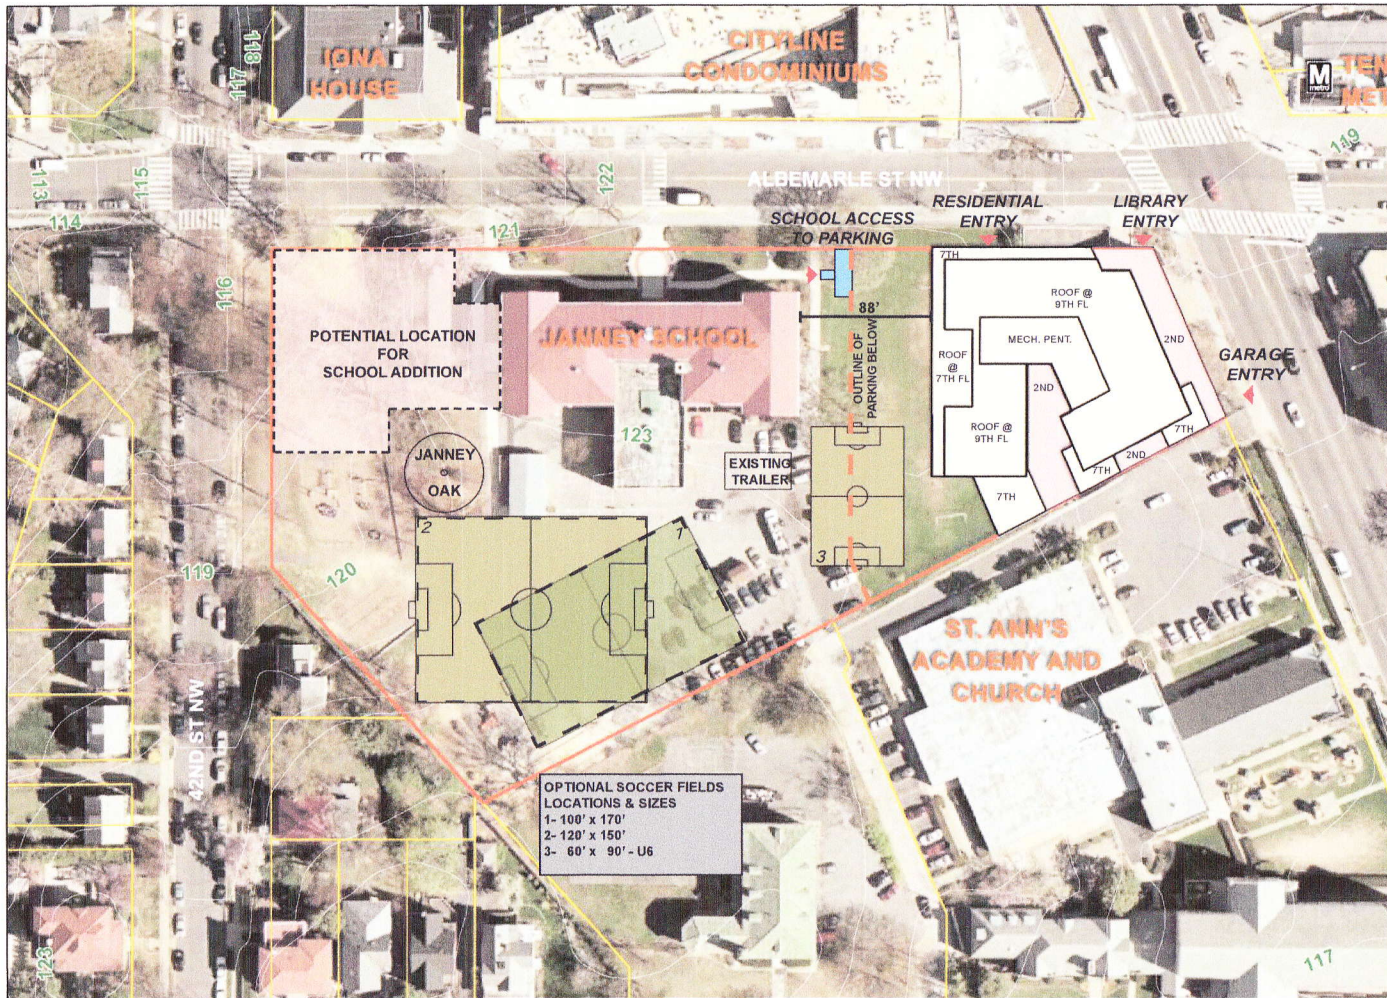

parking entrance
city line

REDEVELOPMENT OF TENLEY-FRIENDSHIP LIBRARY / JANNEY SCHOOL SITE

PROPOSED CONCEPTUAL SITE PLAN

1

October 17, 2008

REDEVELOPMENT OF TENLEY-FRIENDSHIP LIBRARY / JANNEY SCHOOL SITE

PROPOSED CONCEPTUAL SITE PLAN

1

November 4, 2008

**DORSKY
HODGSON
PARRISH
YUE**

ARCHITECTS

PROPOSED CONCEPTUAL SITE PLAN
REDEVELOPMENT OF TENLEY-FRIENDSHIP LIBRARY / JANNEY SCHOOL SITE

1

Washington, DC

1825 K Street NW, Suite 500
Washington, DC 20006