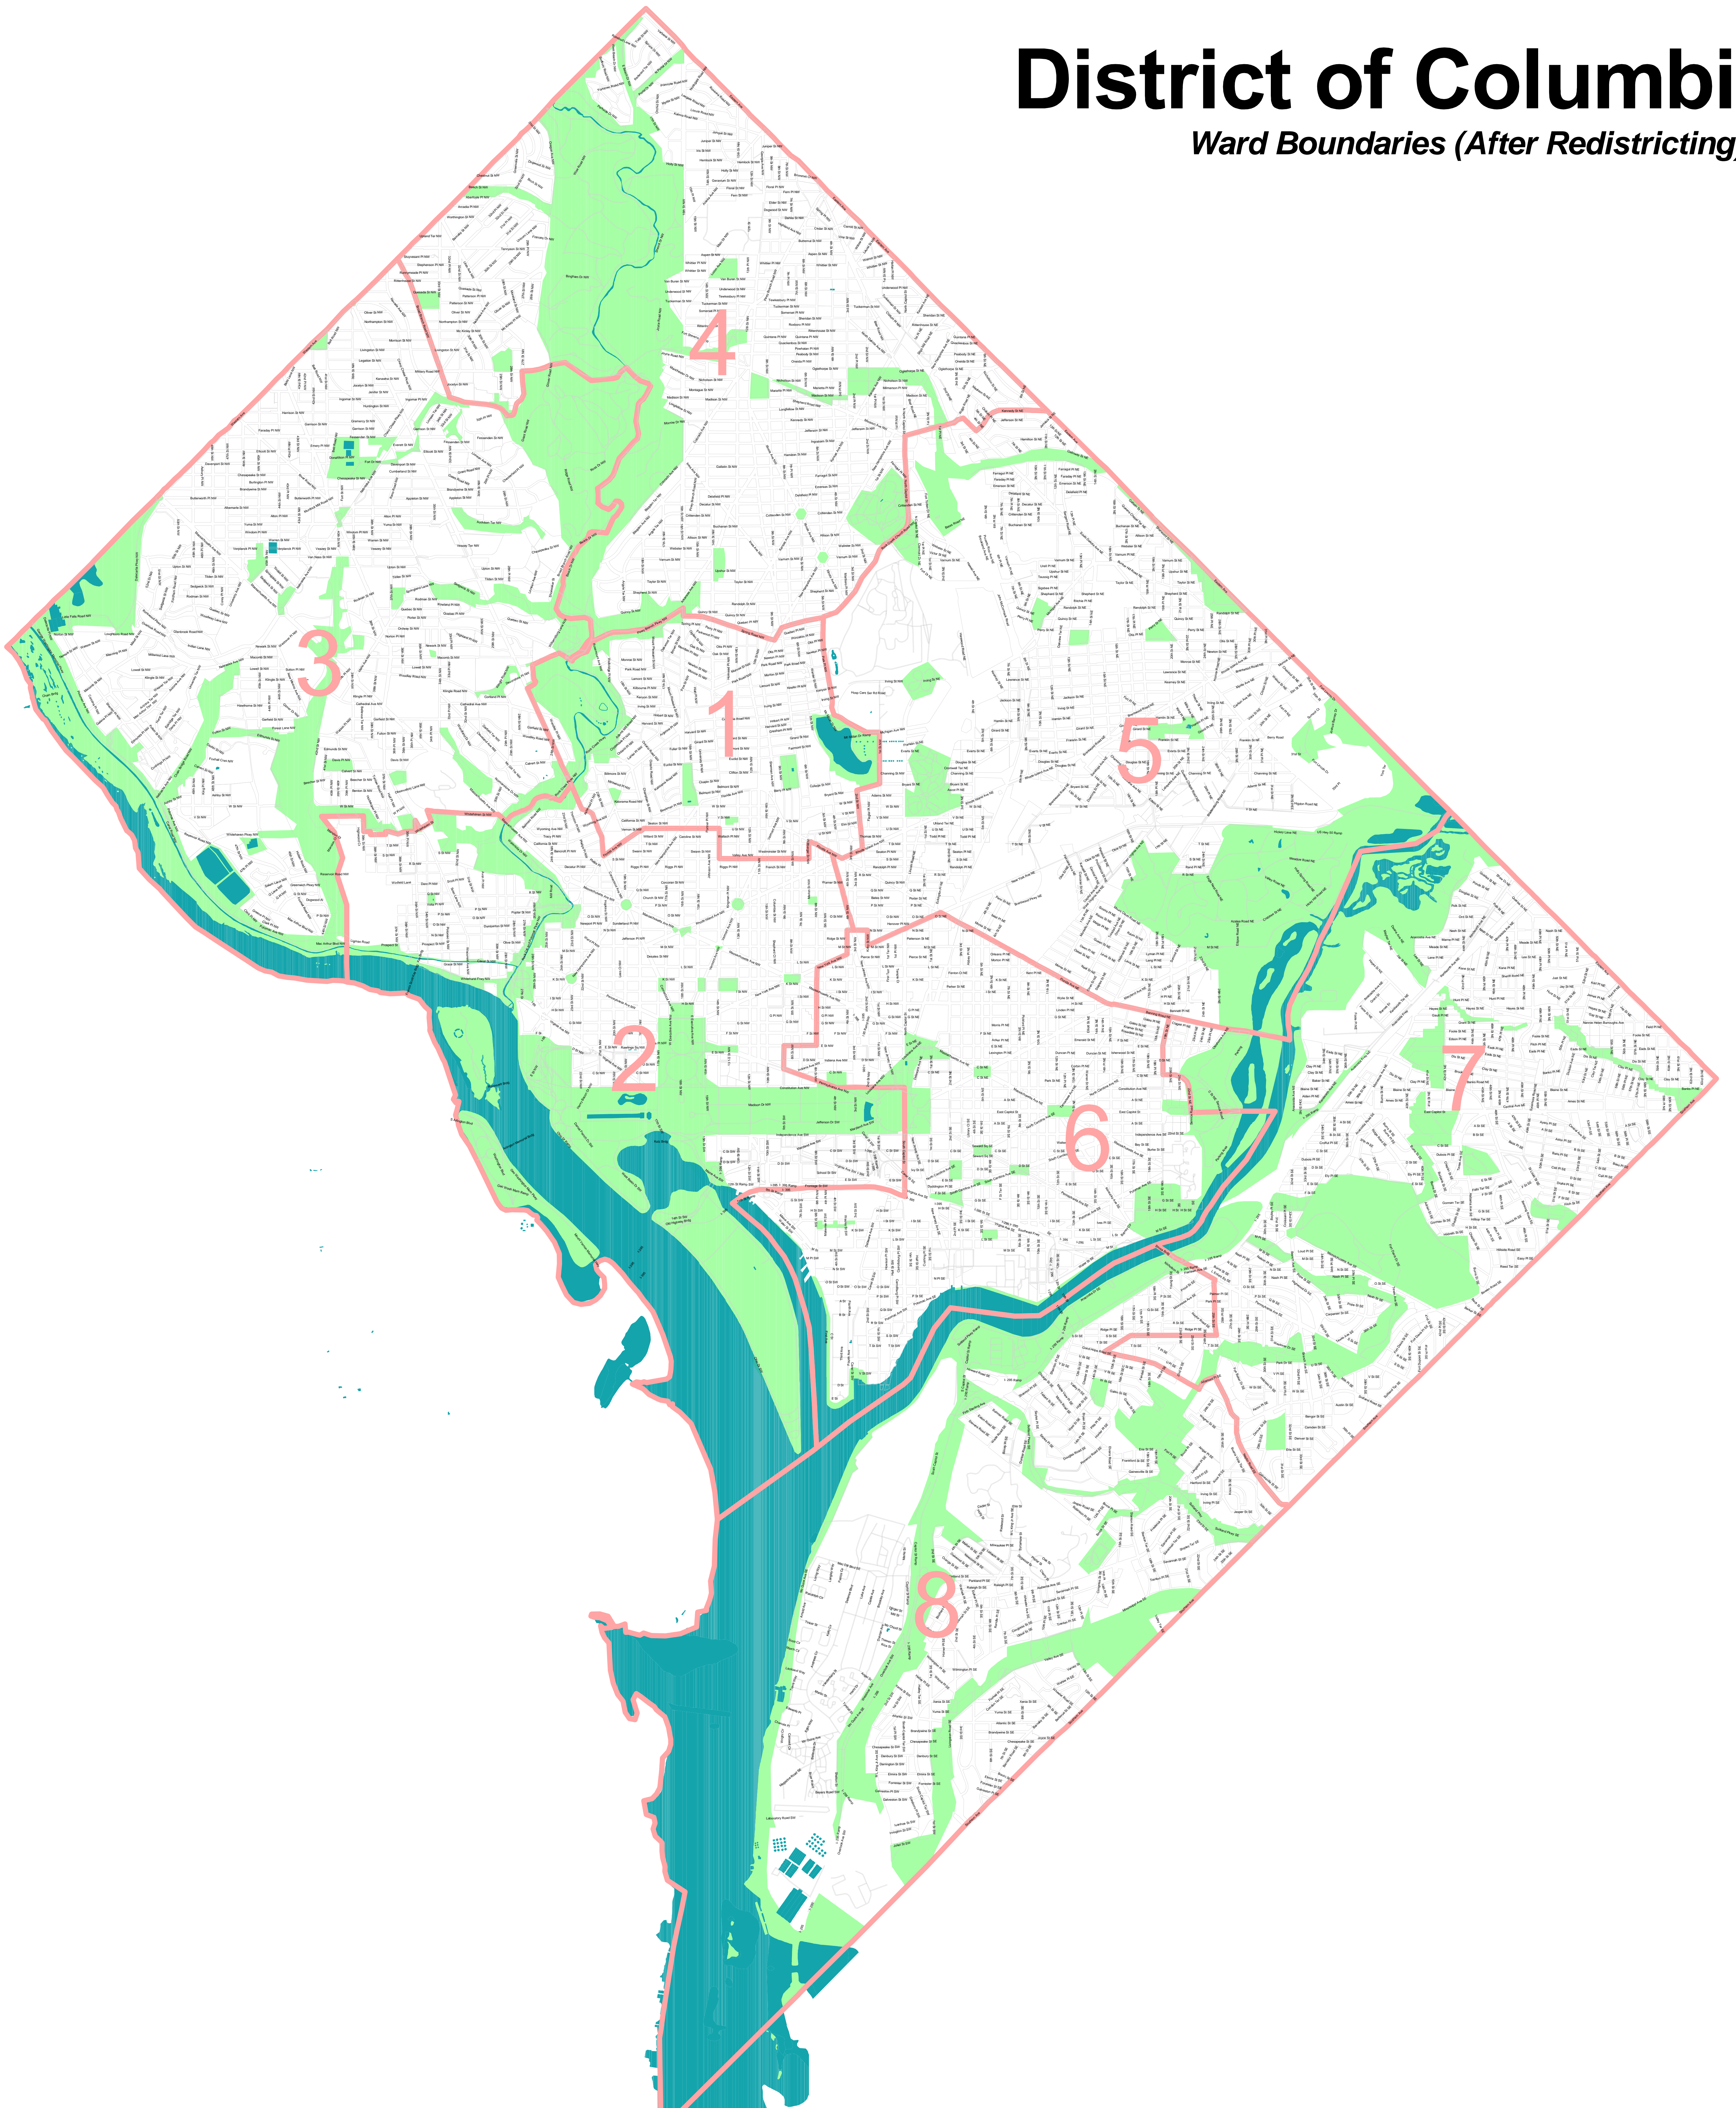

District of Columbia

Ward Boundaries (After Redistricting)

Legend

- Ward Boundary
- Parks

District of Columbia
Office of Planning
Planning Design Information Technology